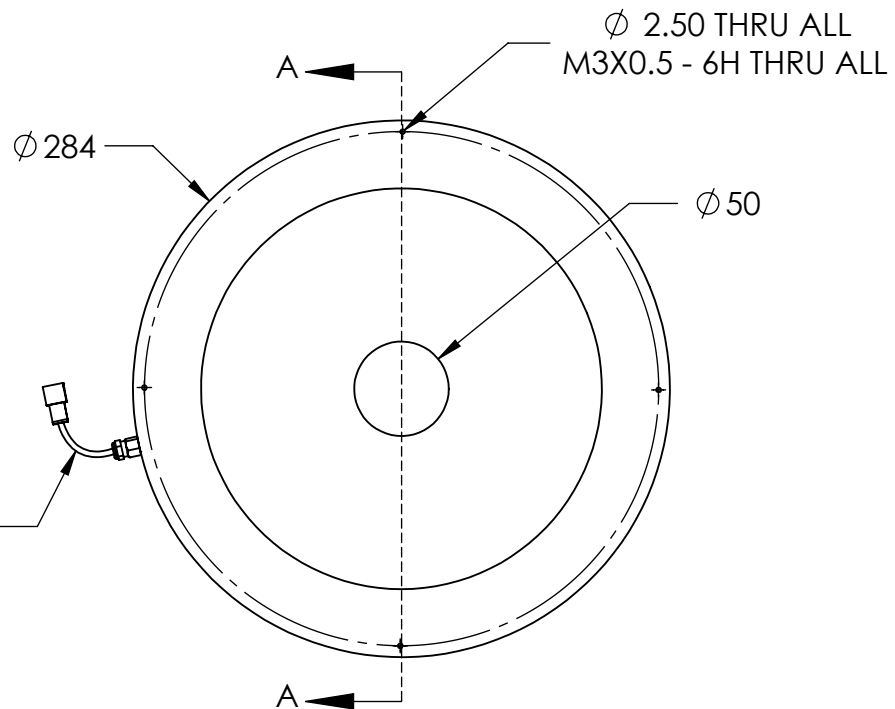

1 2 3 4 5 6 7 8

D

D

C

C

SECTION A-A
SCALE 1 : 4

CONNECTOR
50CM CABLE

A

A

	DESIGN BY	FL LUEI	UNIT:	PRODUCT SERIES: LT4WRG SERIES	
	CHECK BY	KB TAN	MM		
	DATE	06/06/2018	REVISION:	TITLE	DRAWING LAYOUT
	MATERIAL	-	01	PART NO	LT4WRG250-00-1-R-24V
	FINISHING	-	SCALE:	DWG NO	-
QTY	-	1 : 1	SHEET 1 OF 1		

1 2 3 4 5 6 7 8