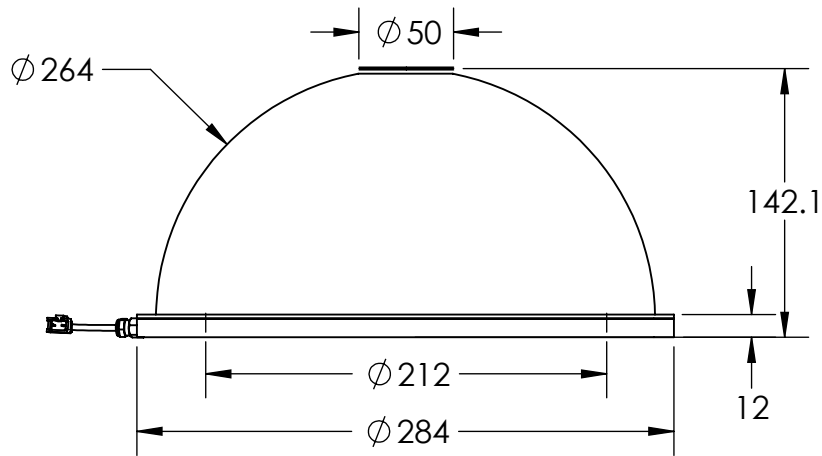

1 2 3 4 5 6 7 8

D

D

C

C

SECTION A-A
SCALE 1 : 4

CONNECTOR
50CM CABLE

A

A

	DESIGN BY	FL LUEI	UNIT:	PRODUCT SERIES: LT4WRG SERIES	
	CHECK BY	KB TAN	MM		
	DATE	06/06/2018	REVISION:	TITLE	DRAWING LAYOUT
	MATERIAL	-	01	PART NO	LT4WRG250-00-1-R-24V
	FINISHING	-	SCALE:	DWG NO	-
QTY	-	1 : 1	SHEET 1 OF 1		